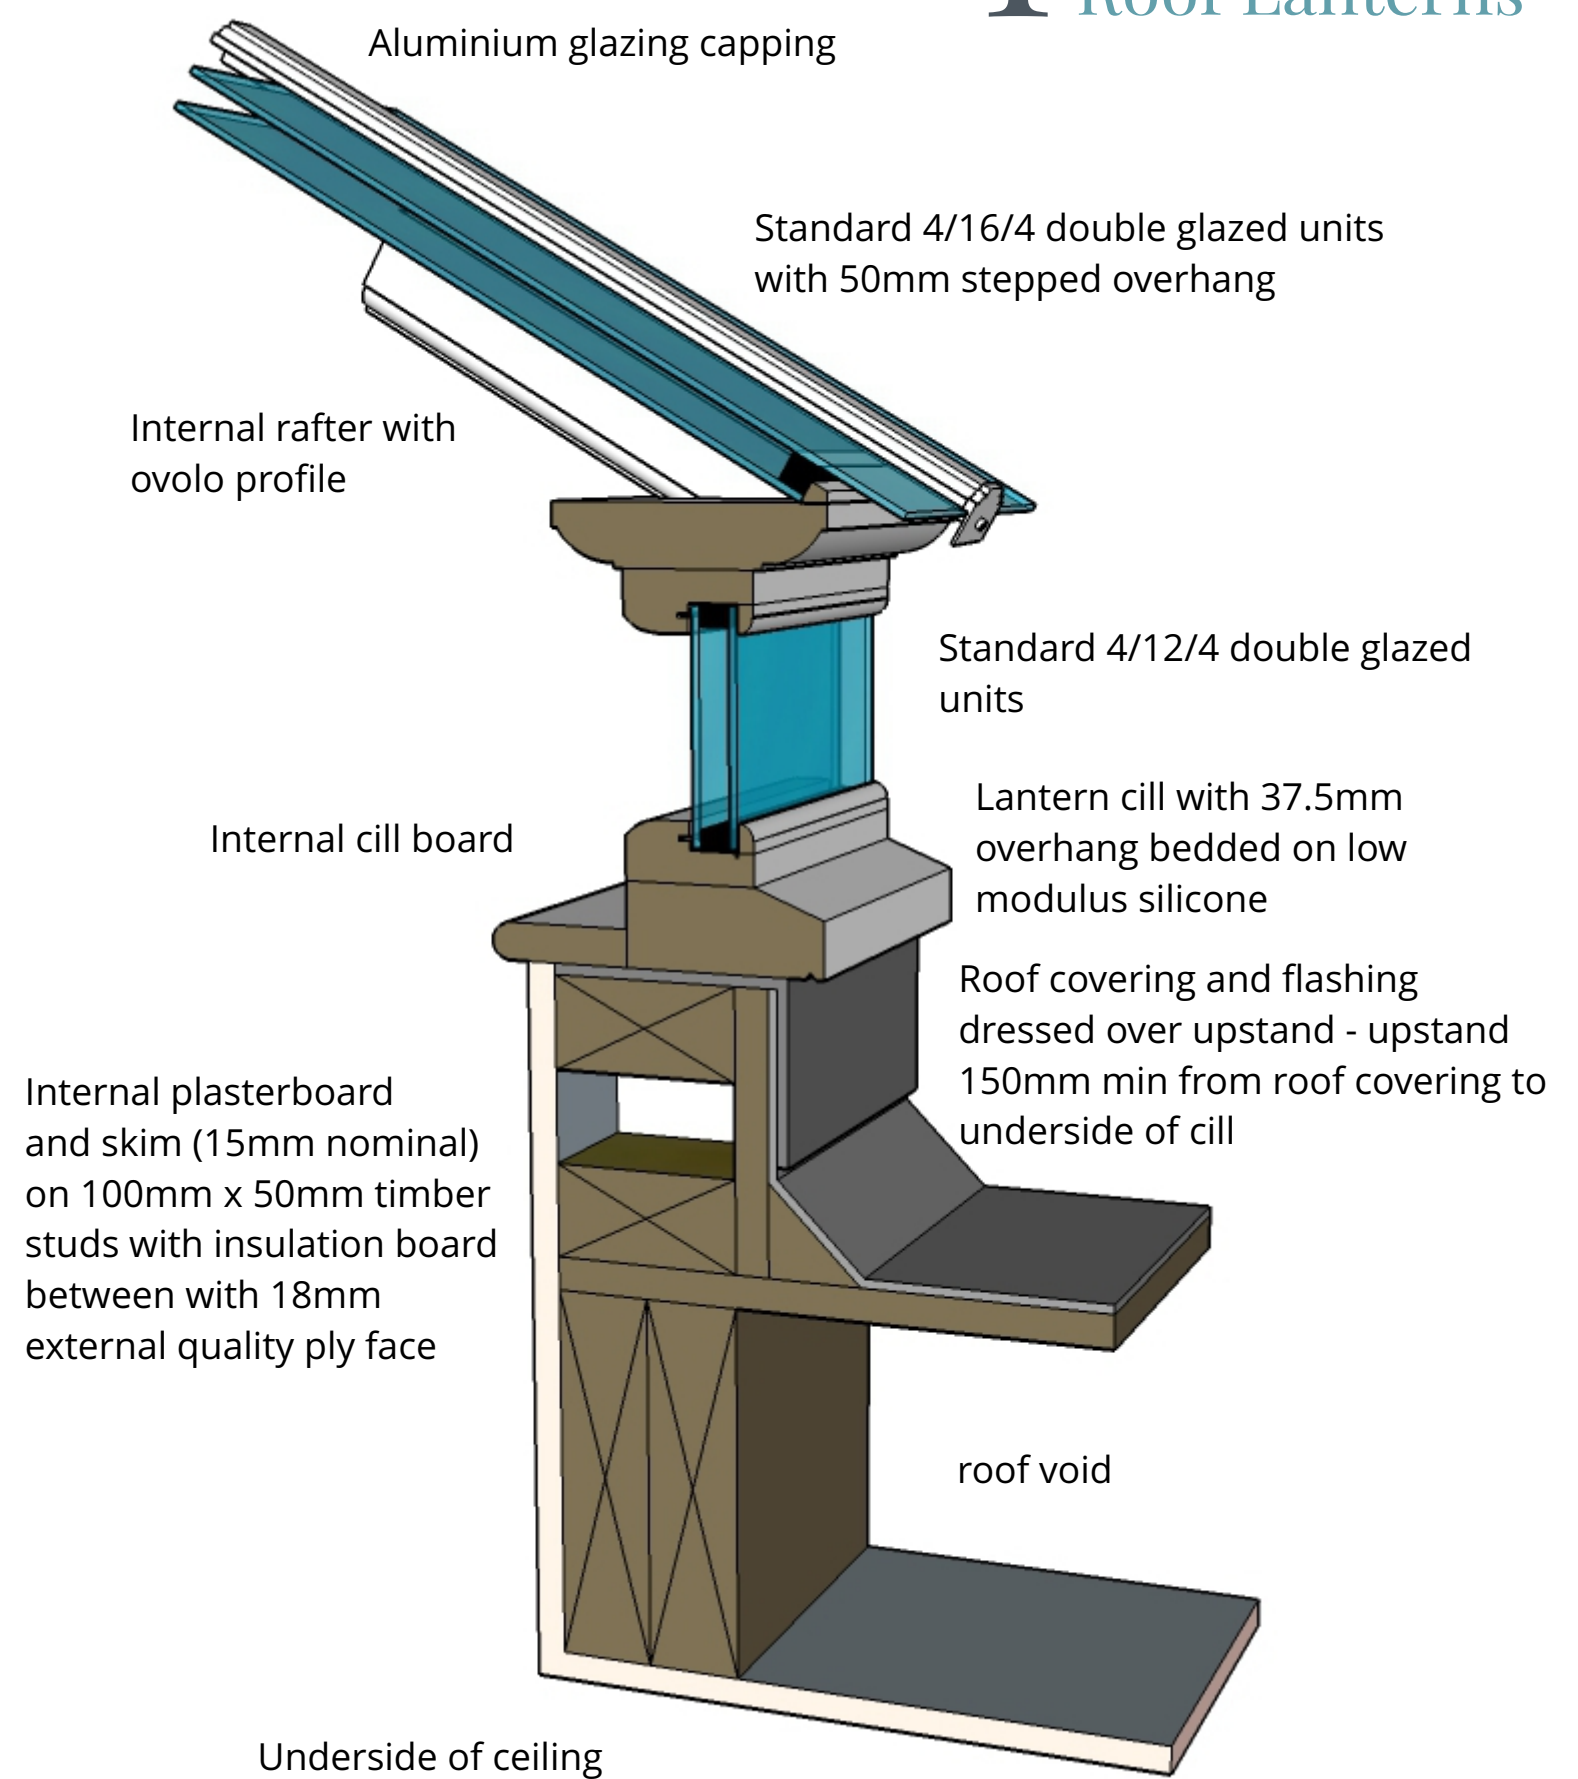

Typical Upstand Details for Lanterns With Sidelights

Typical 50mm Upstand Detail

Typical 100mm Insulated Upstand Detail