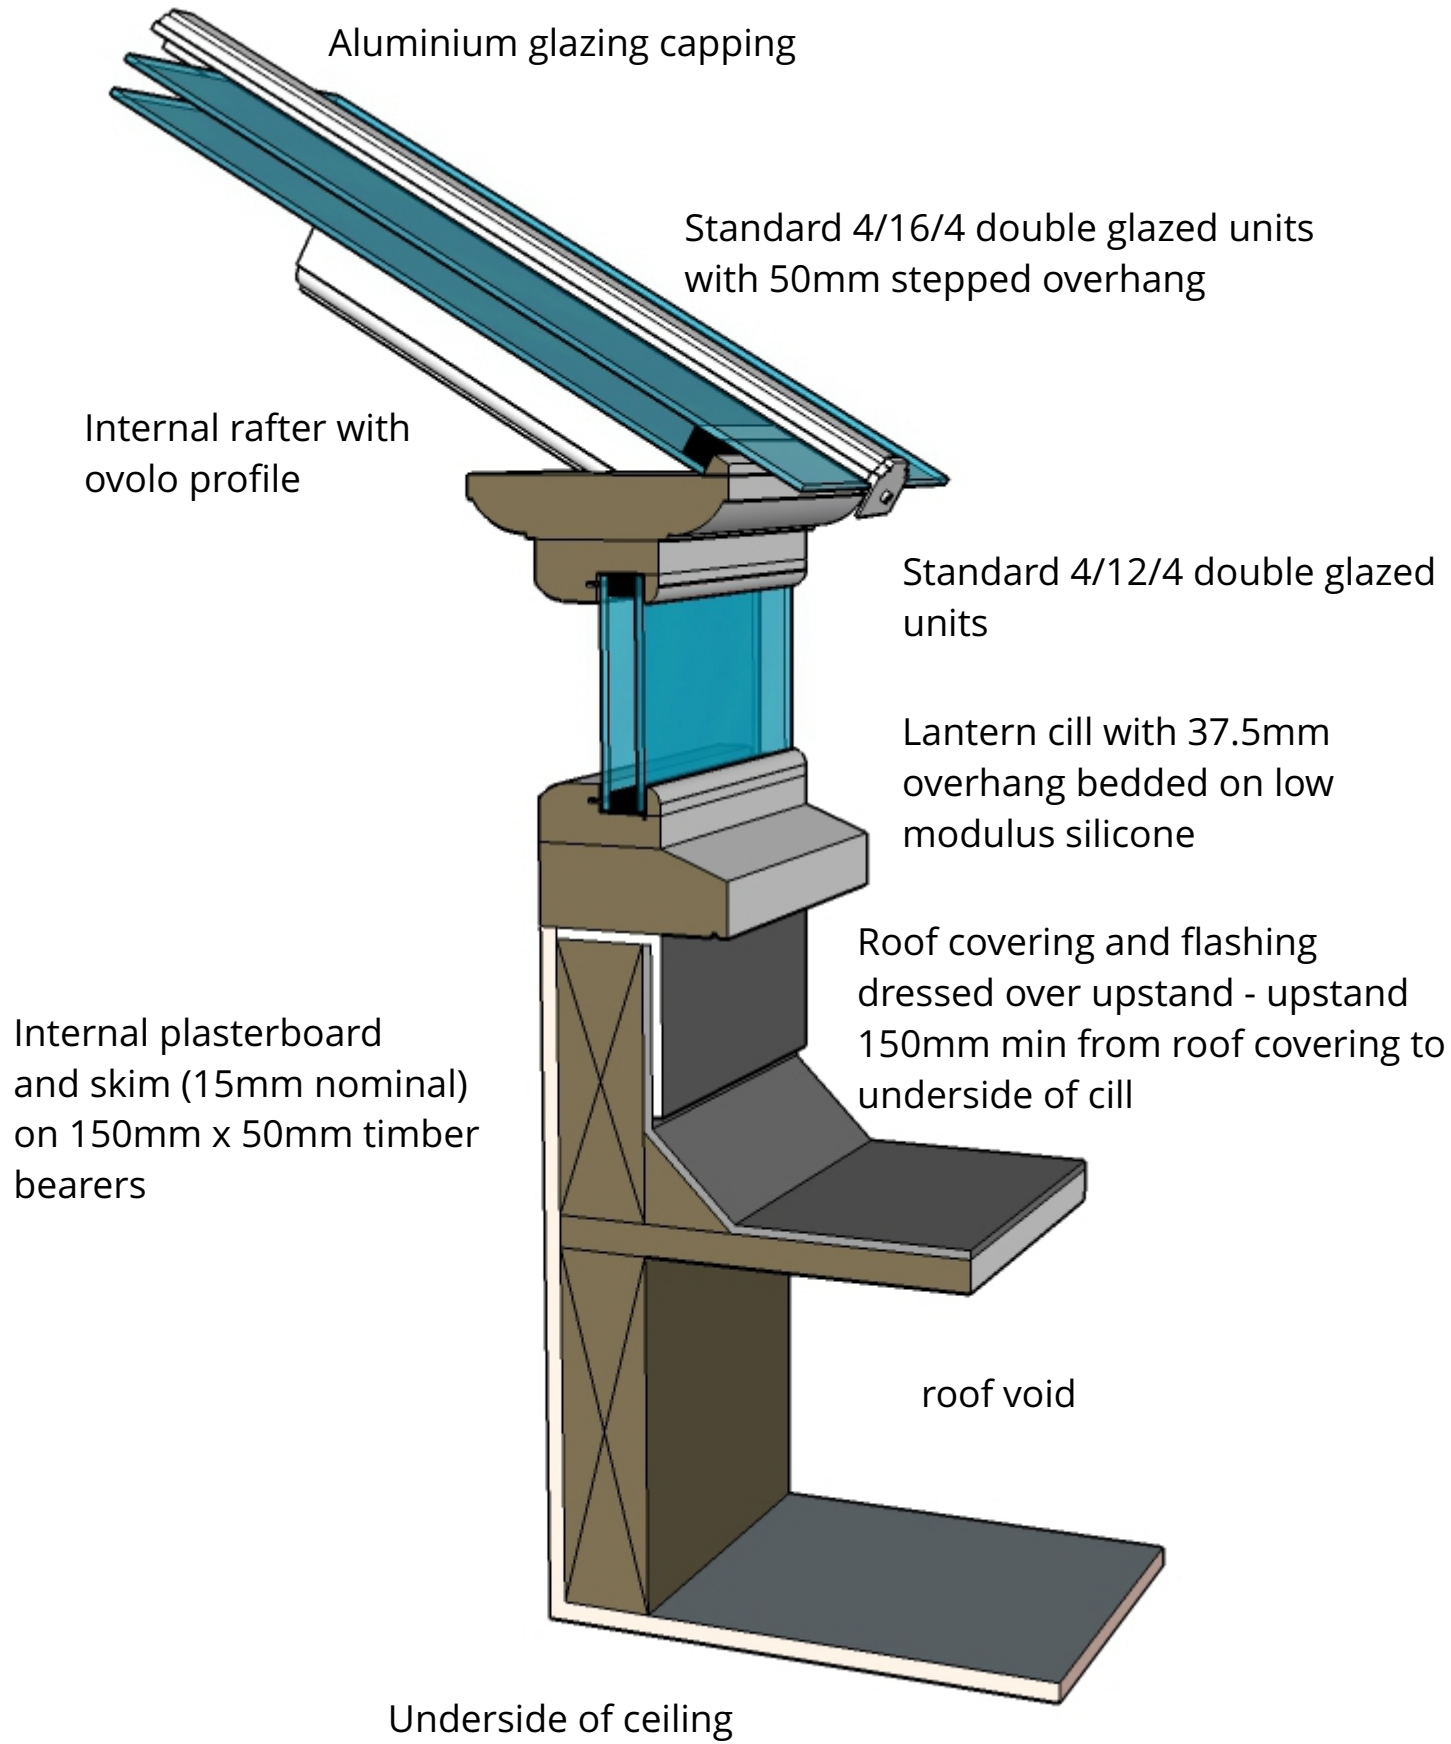

Typical Upstand Details for Lanterns With Sidelights

Typical 50mm Upstand Detail

Typical 100mm Insulated Upstand Detail