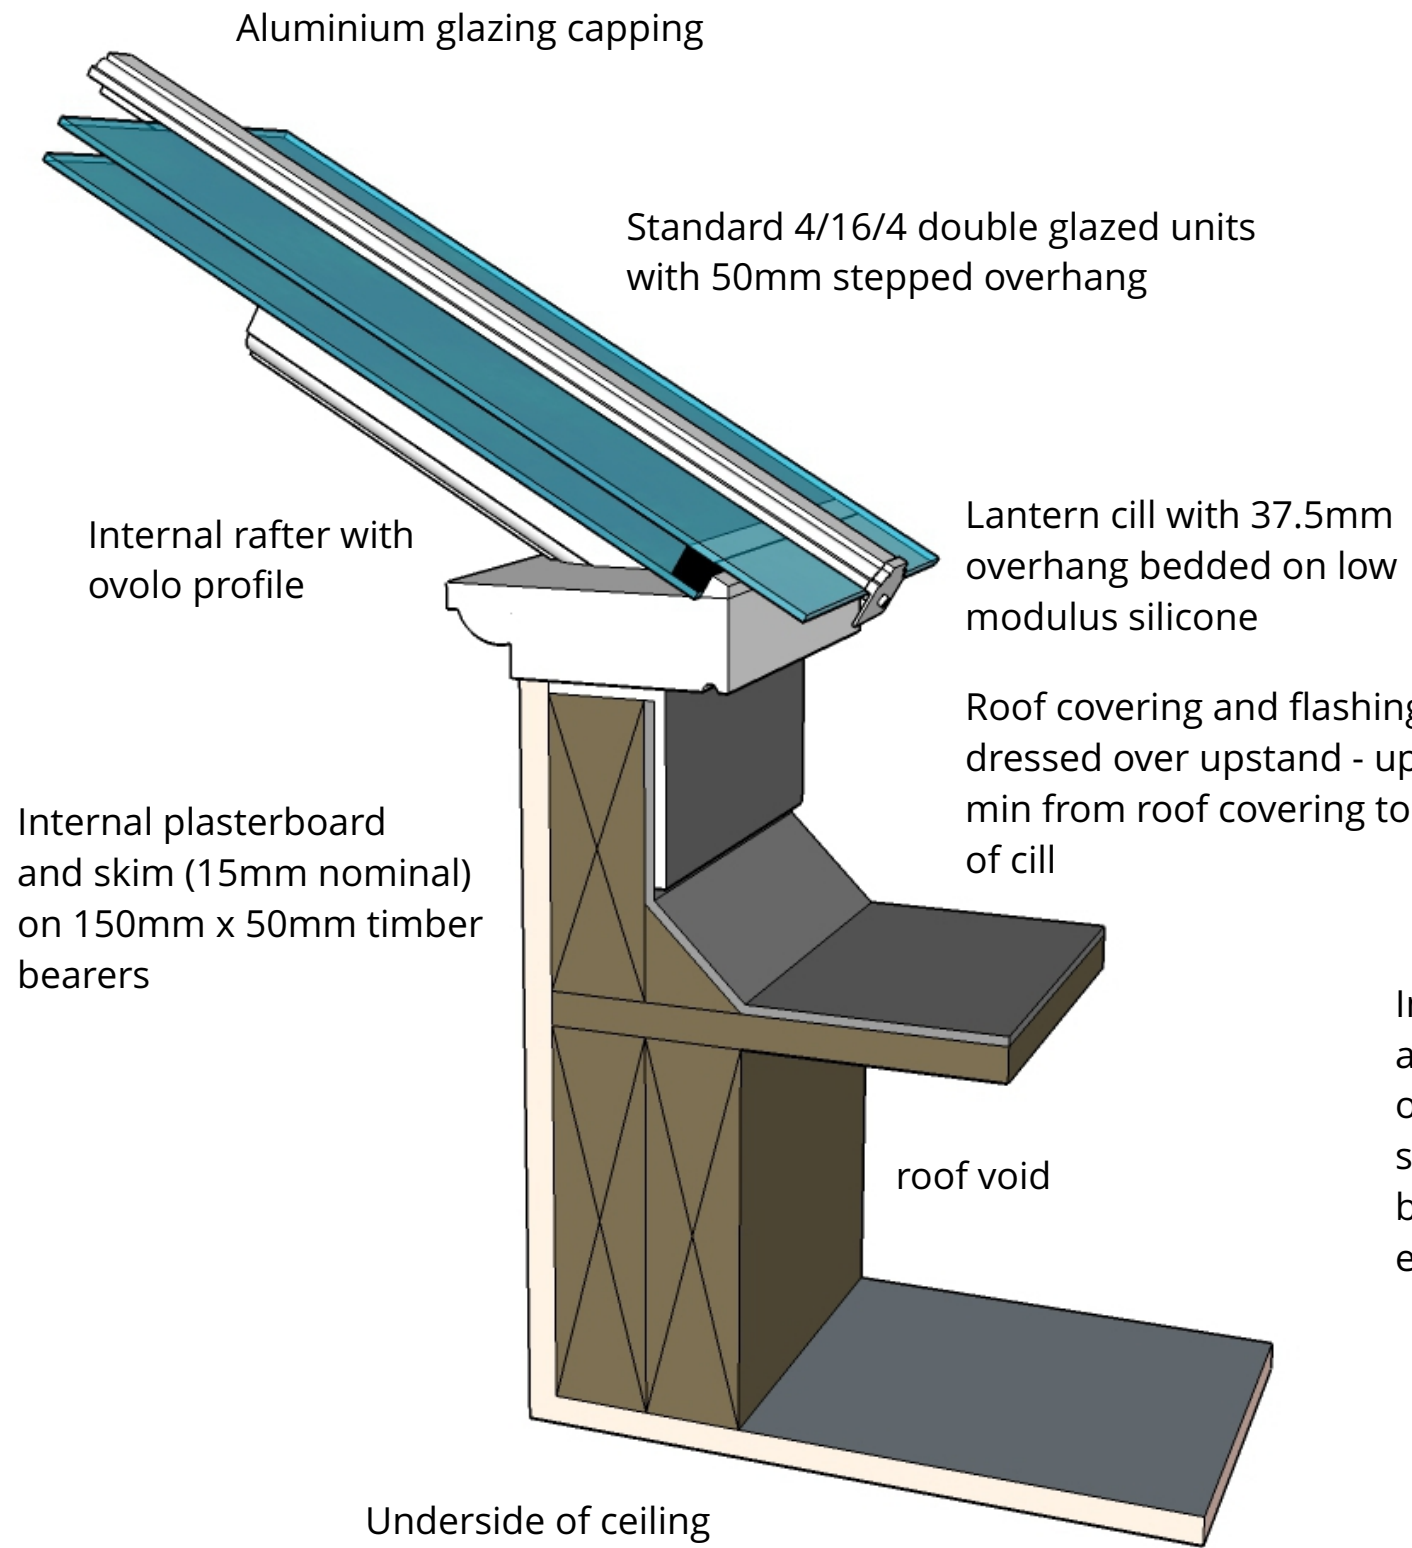

Typical Upstand Details for Lanterns Without Sidelights

Typical 50mm Upstand Detail

Typical 100mm Insulated Upstand Detail