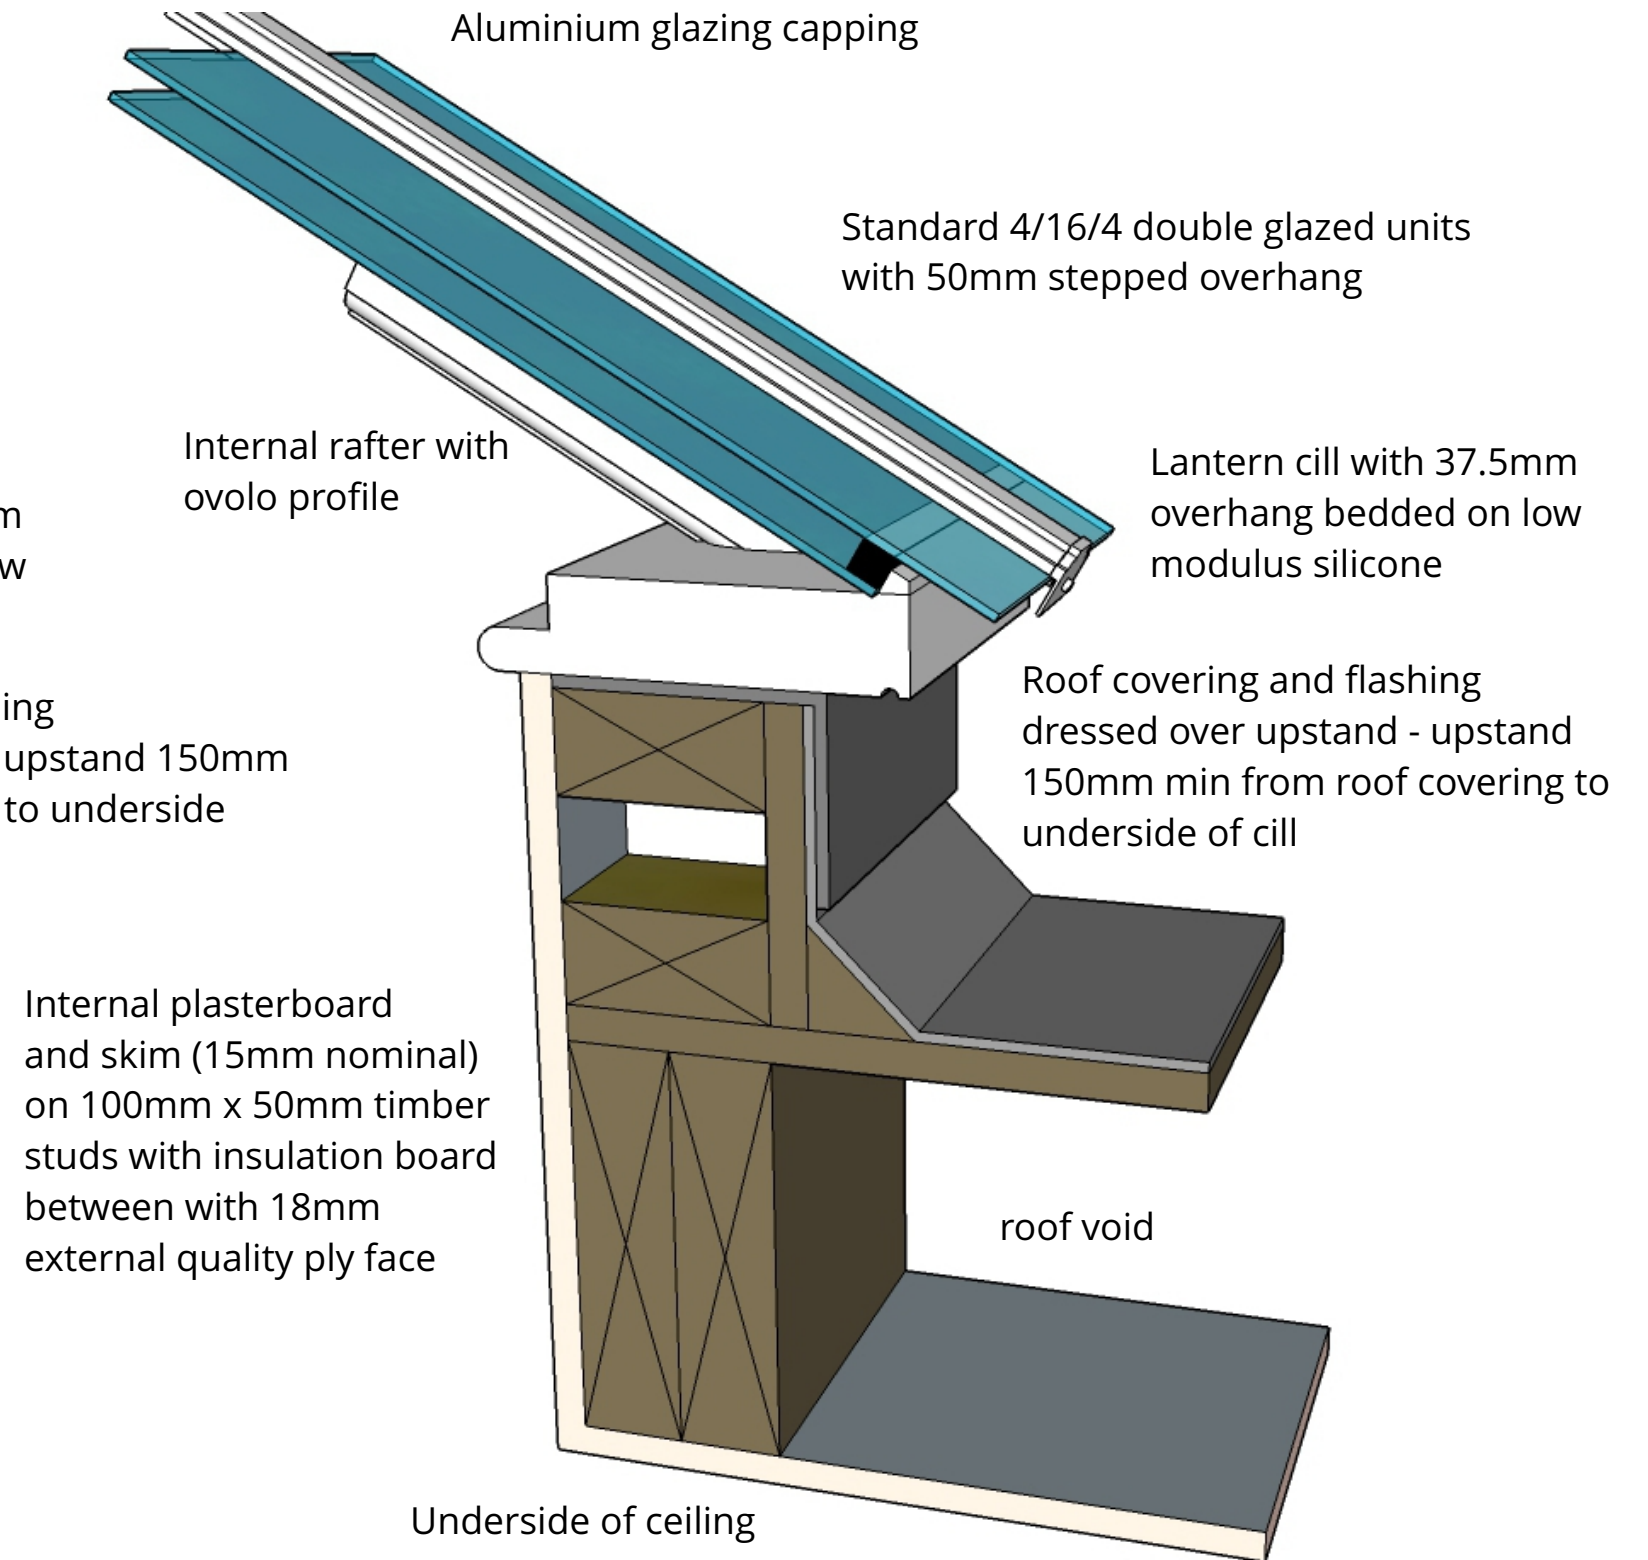

Typical Upstand Details for Lanterns Without Sidelights

Typical 50mm Upstand Detail

Typical 100mm Insulated Upstand Detail