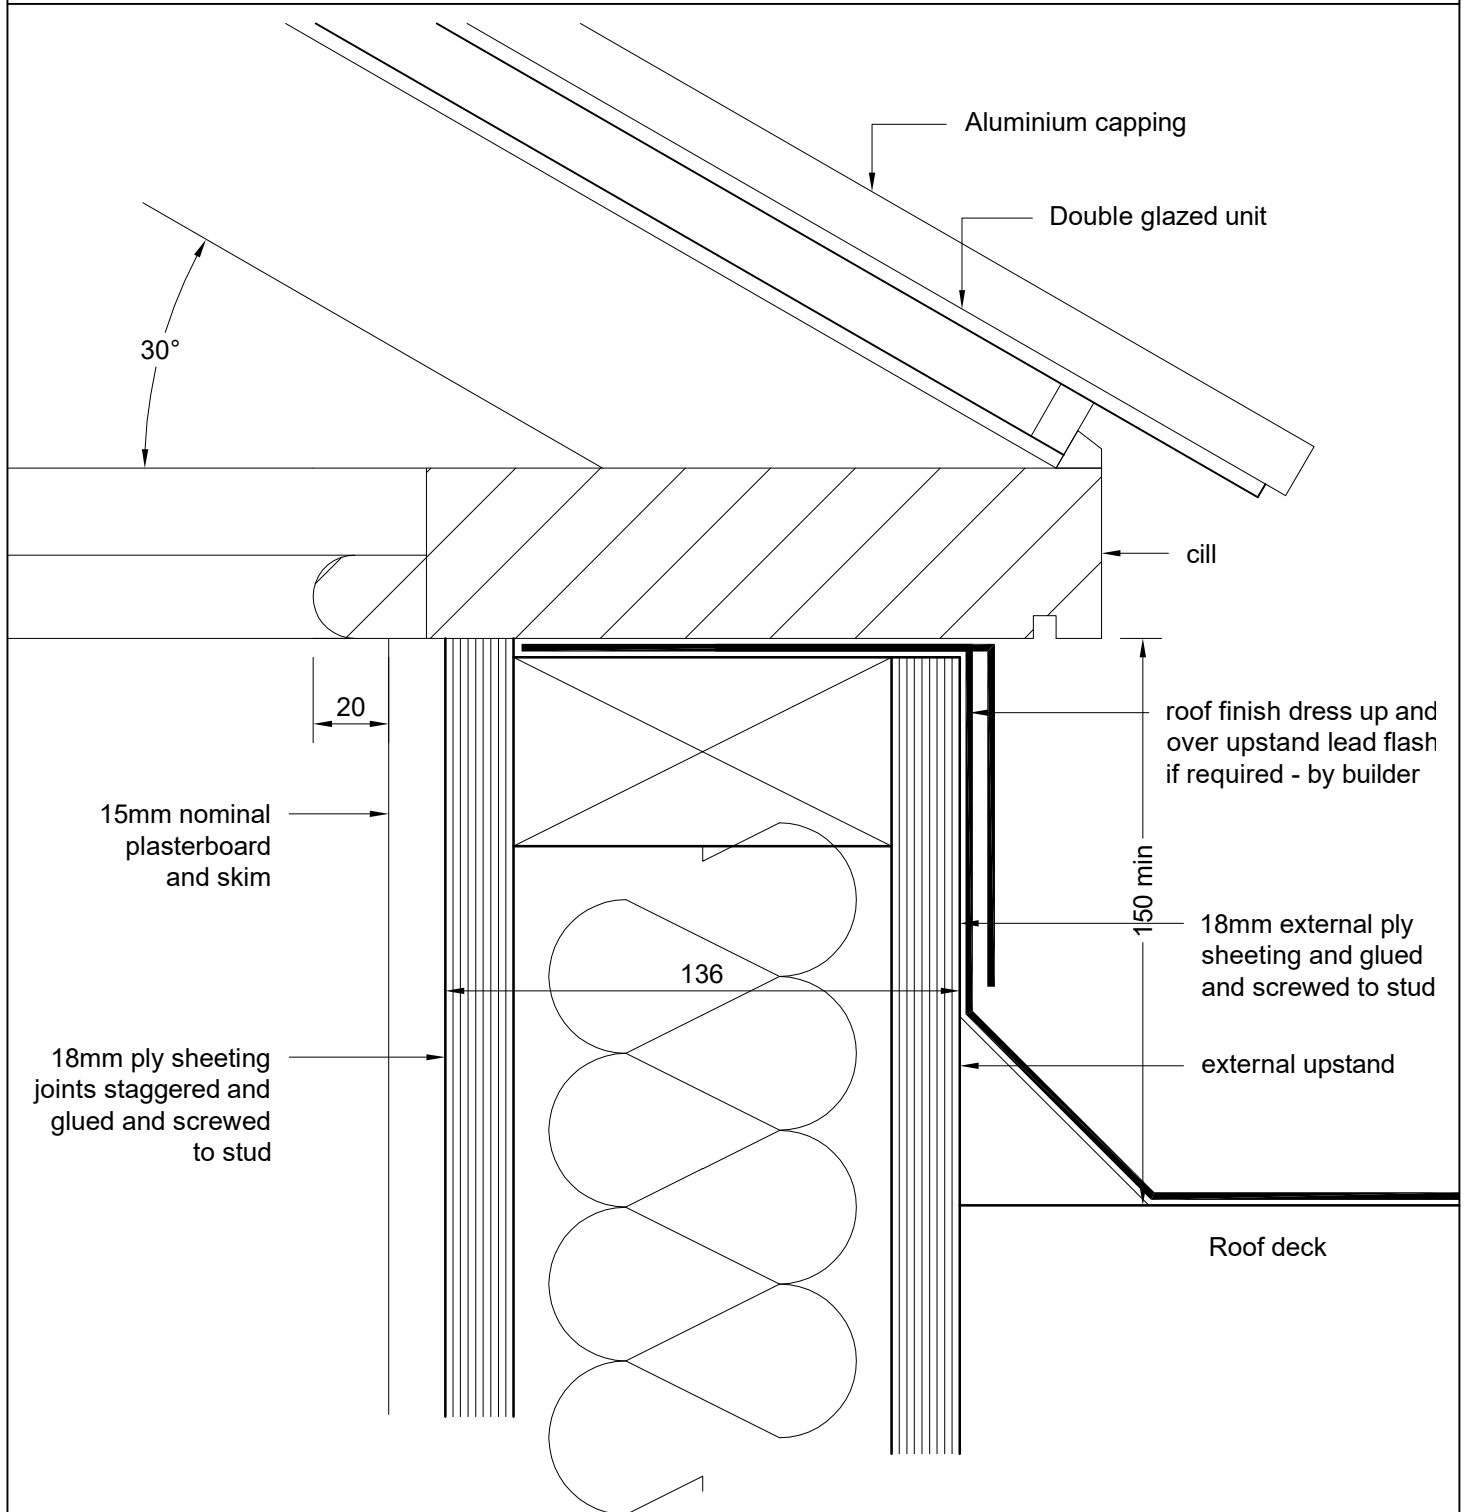

TRADITIONAL ROOF LANTERNS

01797 224483

enquiries@rooflanterns.co.uk

Date:
Oct 2021

Title:
Typical Insulated Upstand Detail Large Lantern

DWG Ref :

Scale:
1:2 @ A4