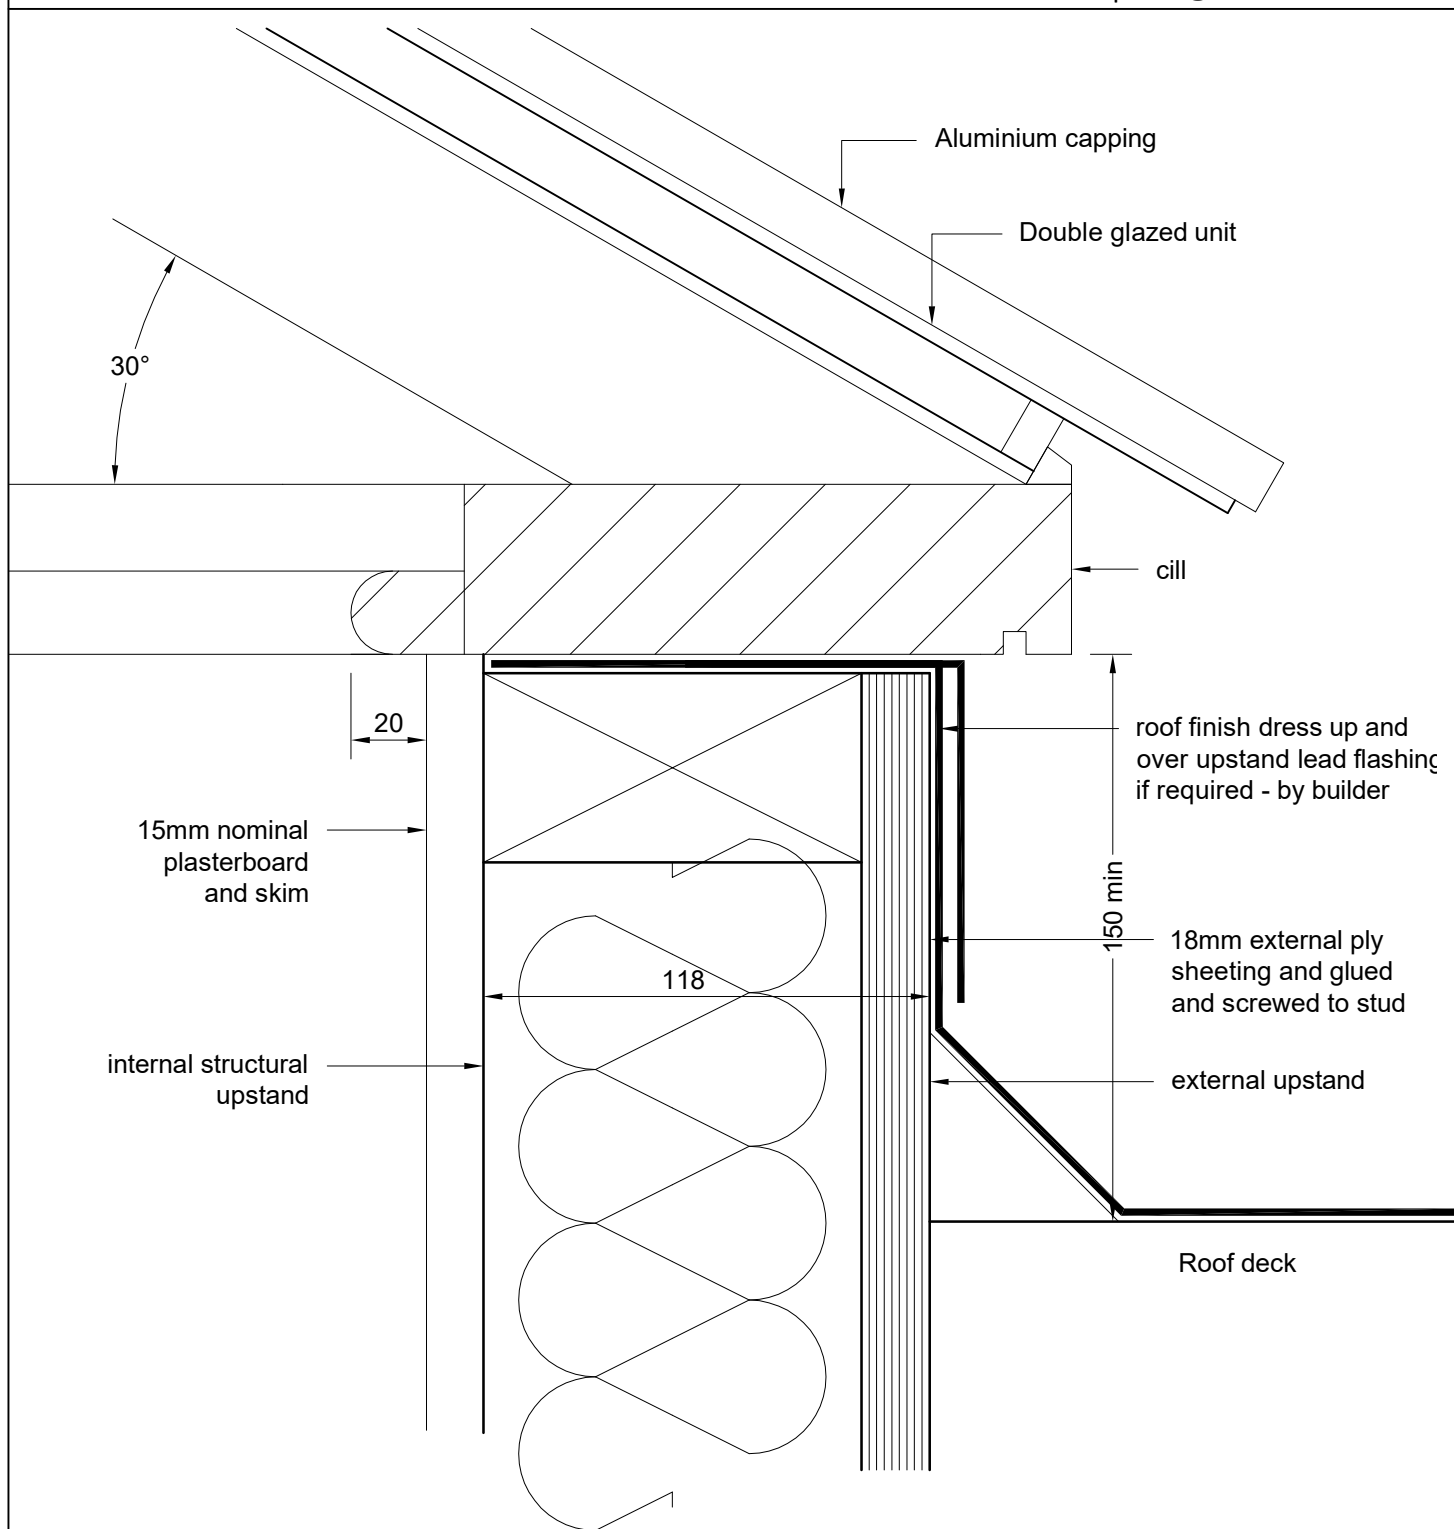

TRADITIONAL ROOF LANTERNS

01797 224483

enquiries@rooflanterns.co.uk

Date:
Oct 2021

Title:
Typical Insulated Upstand Detail

DWG Ref :

Scale:
1:2 @ A4