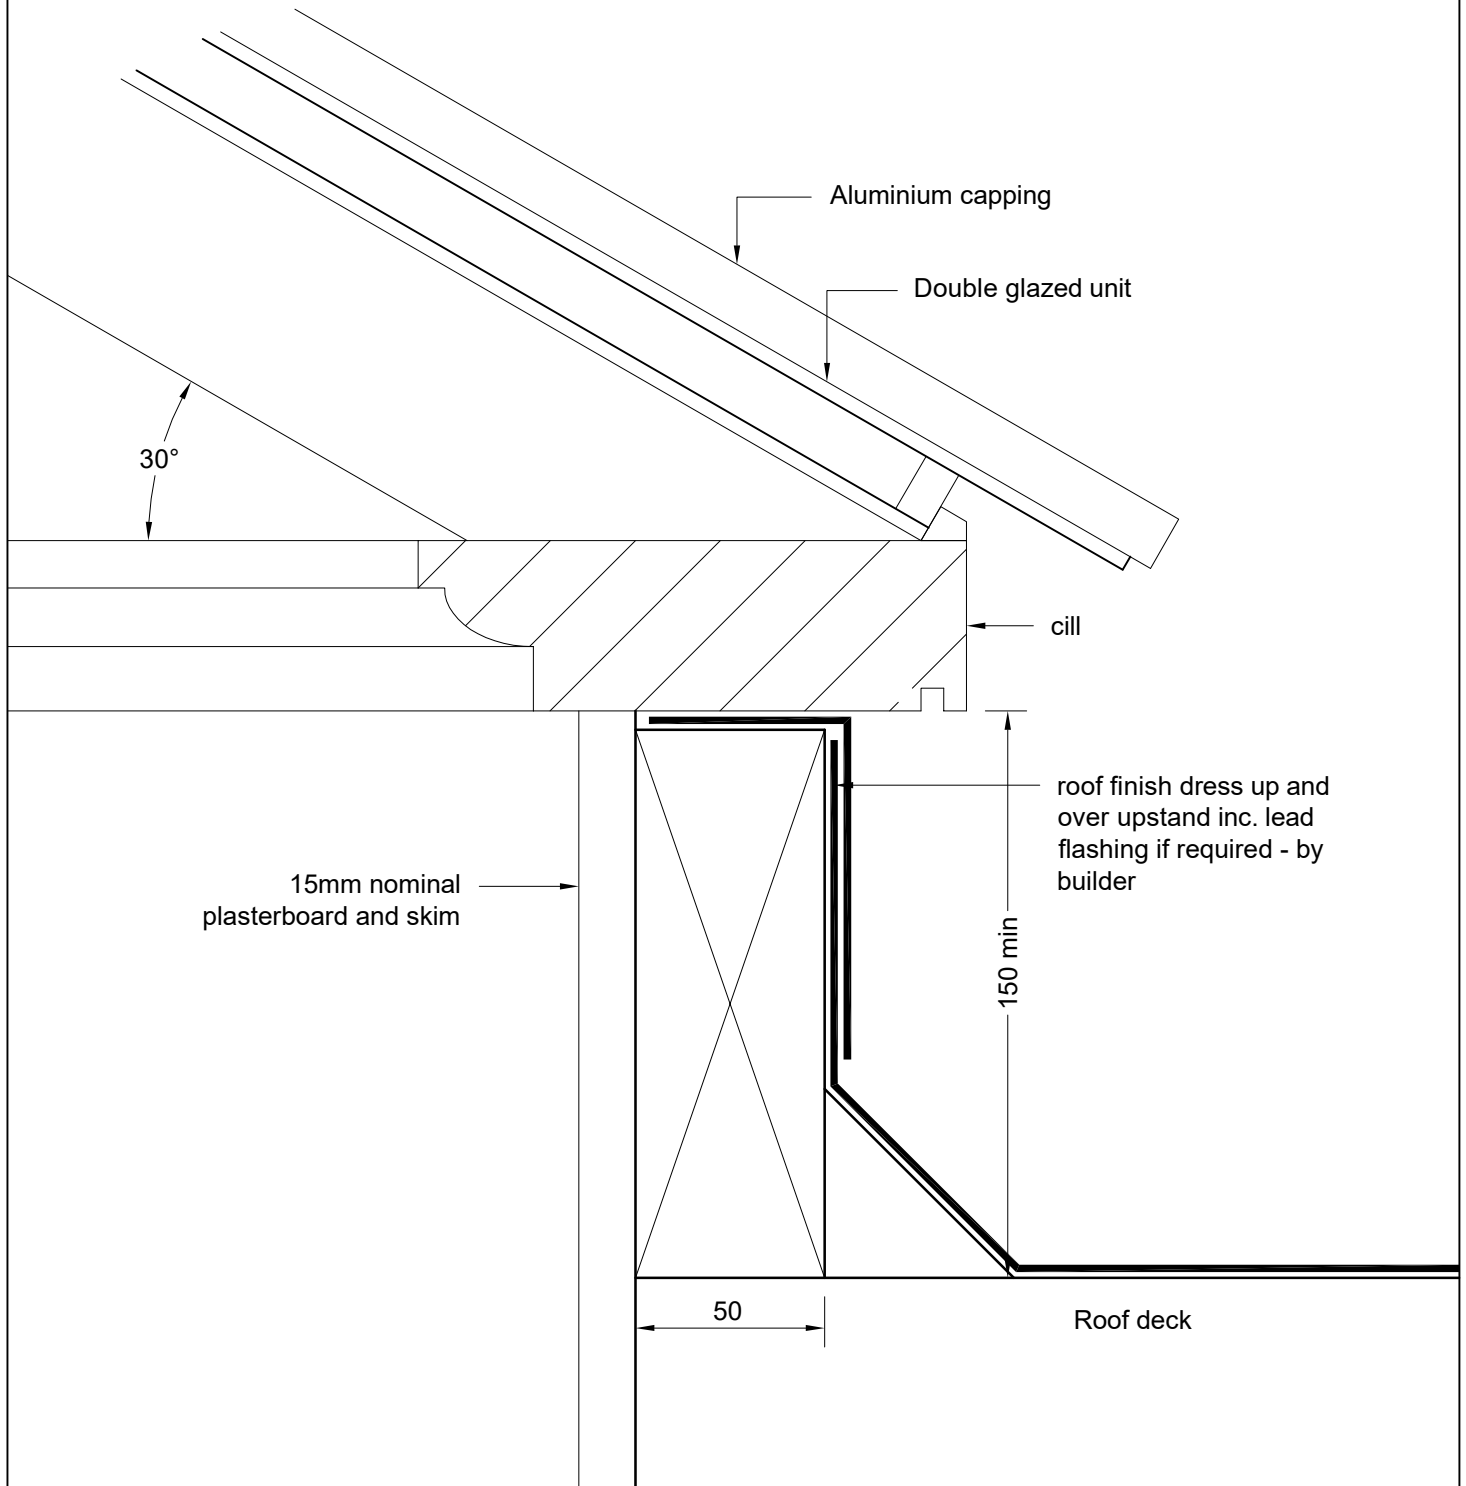

TRADITIONAL ROOF LANTERNS

01797 224483

enquiries@rooflanterns.co.uk

Date:
Oct 2021

Title:

Scale:
1:2 @ A4

Typical Builders Upstand For Lanterns up to 1500mm

DWG Ref :