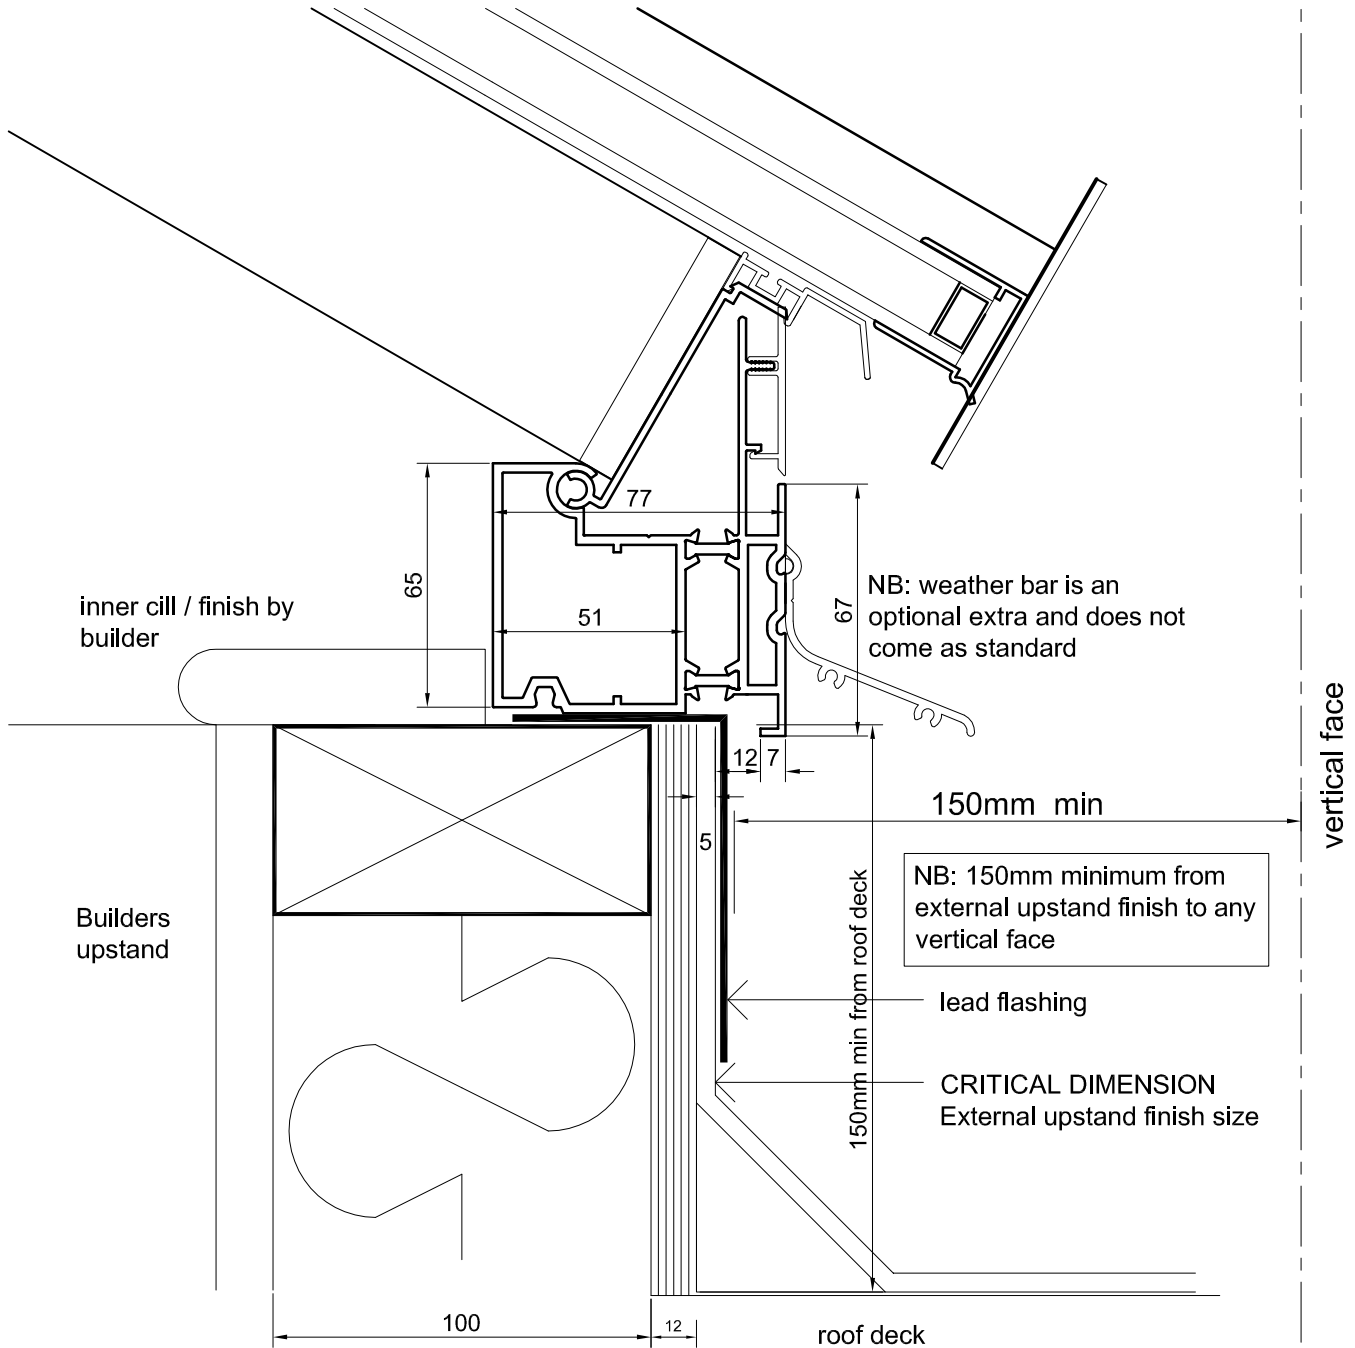

LIGHTHOUSE

Aluminium Roof Lanterns

www.aluminiumrooflanterns.com

01797 229 639

Typical Cill / Upstand Detail (1:2)

NB: external (outbound) cill detail can be varied

Date 25/03/2014 Scale 1:2@A4	Client ...	Address ...	DWG Ref : typical cill detail
---------------------------------------	---------------	----------------	----------------------------------