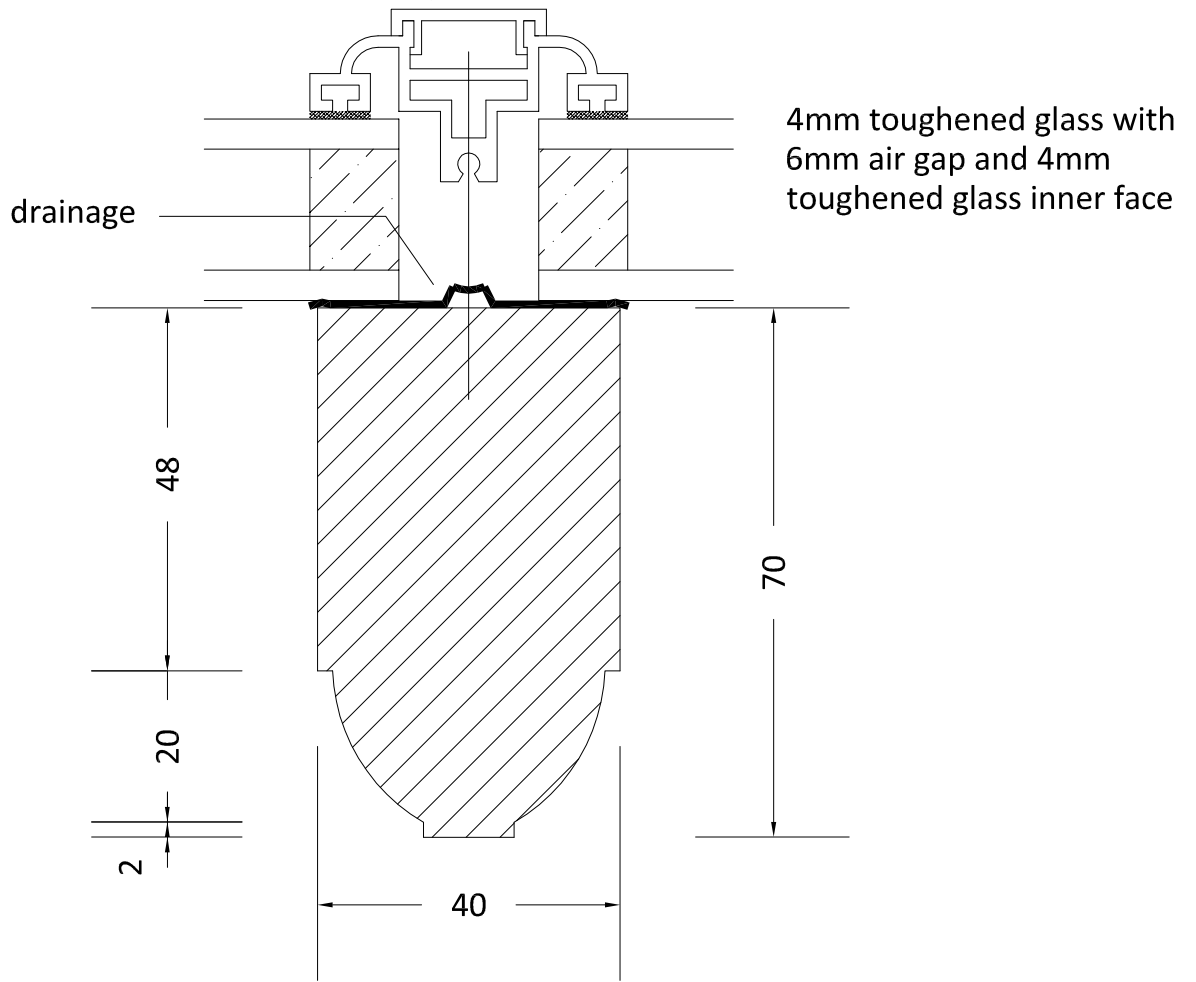

TRADITIONAL ROOF LANTERNS

by
Christopher Cooper

powder coated aluminium
glazing capping

Date ././.... Scale 1:1	Client	Address XXXXXX XXXXXX	DWG Ref : Rafter Detail
----------------------------------	--------	-----------------------------	---------------------------------------